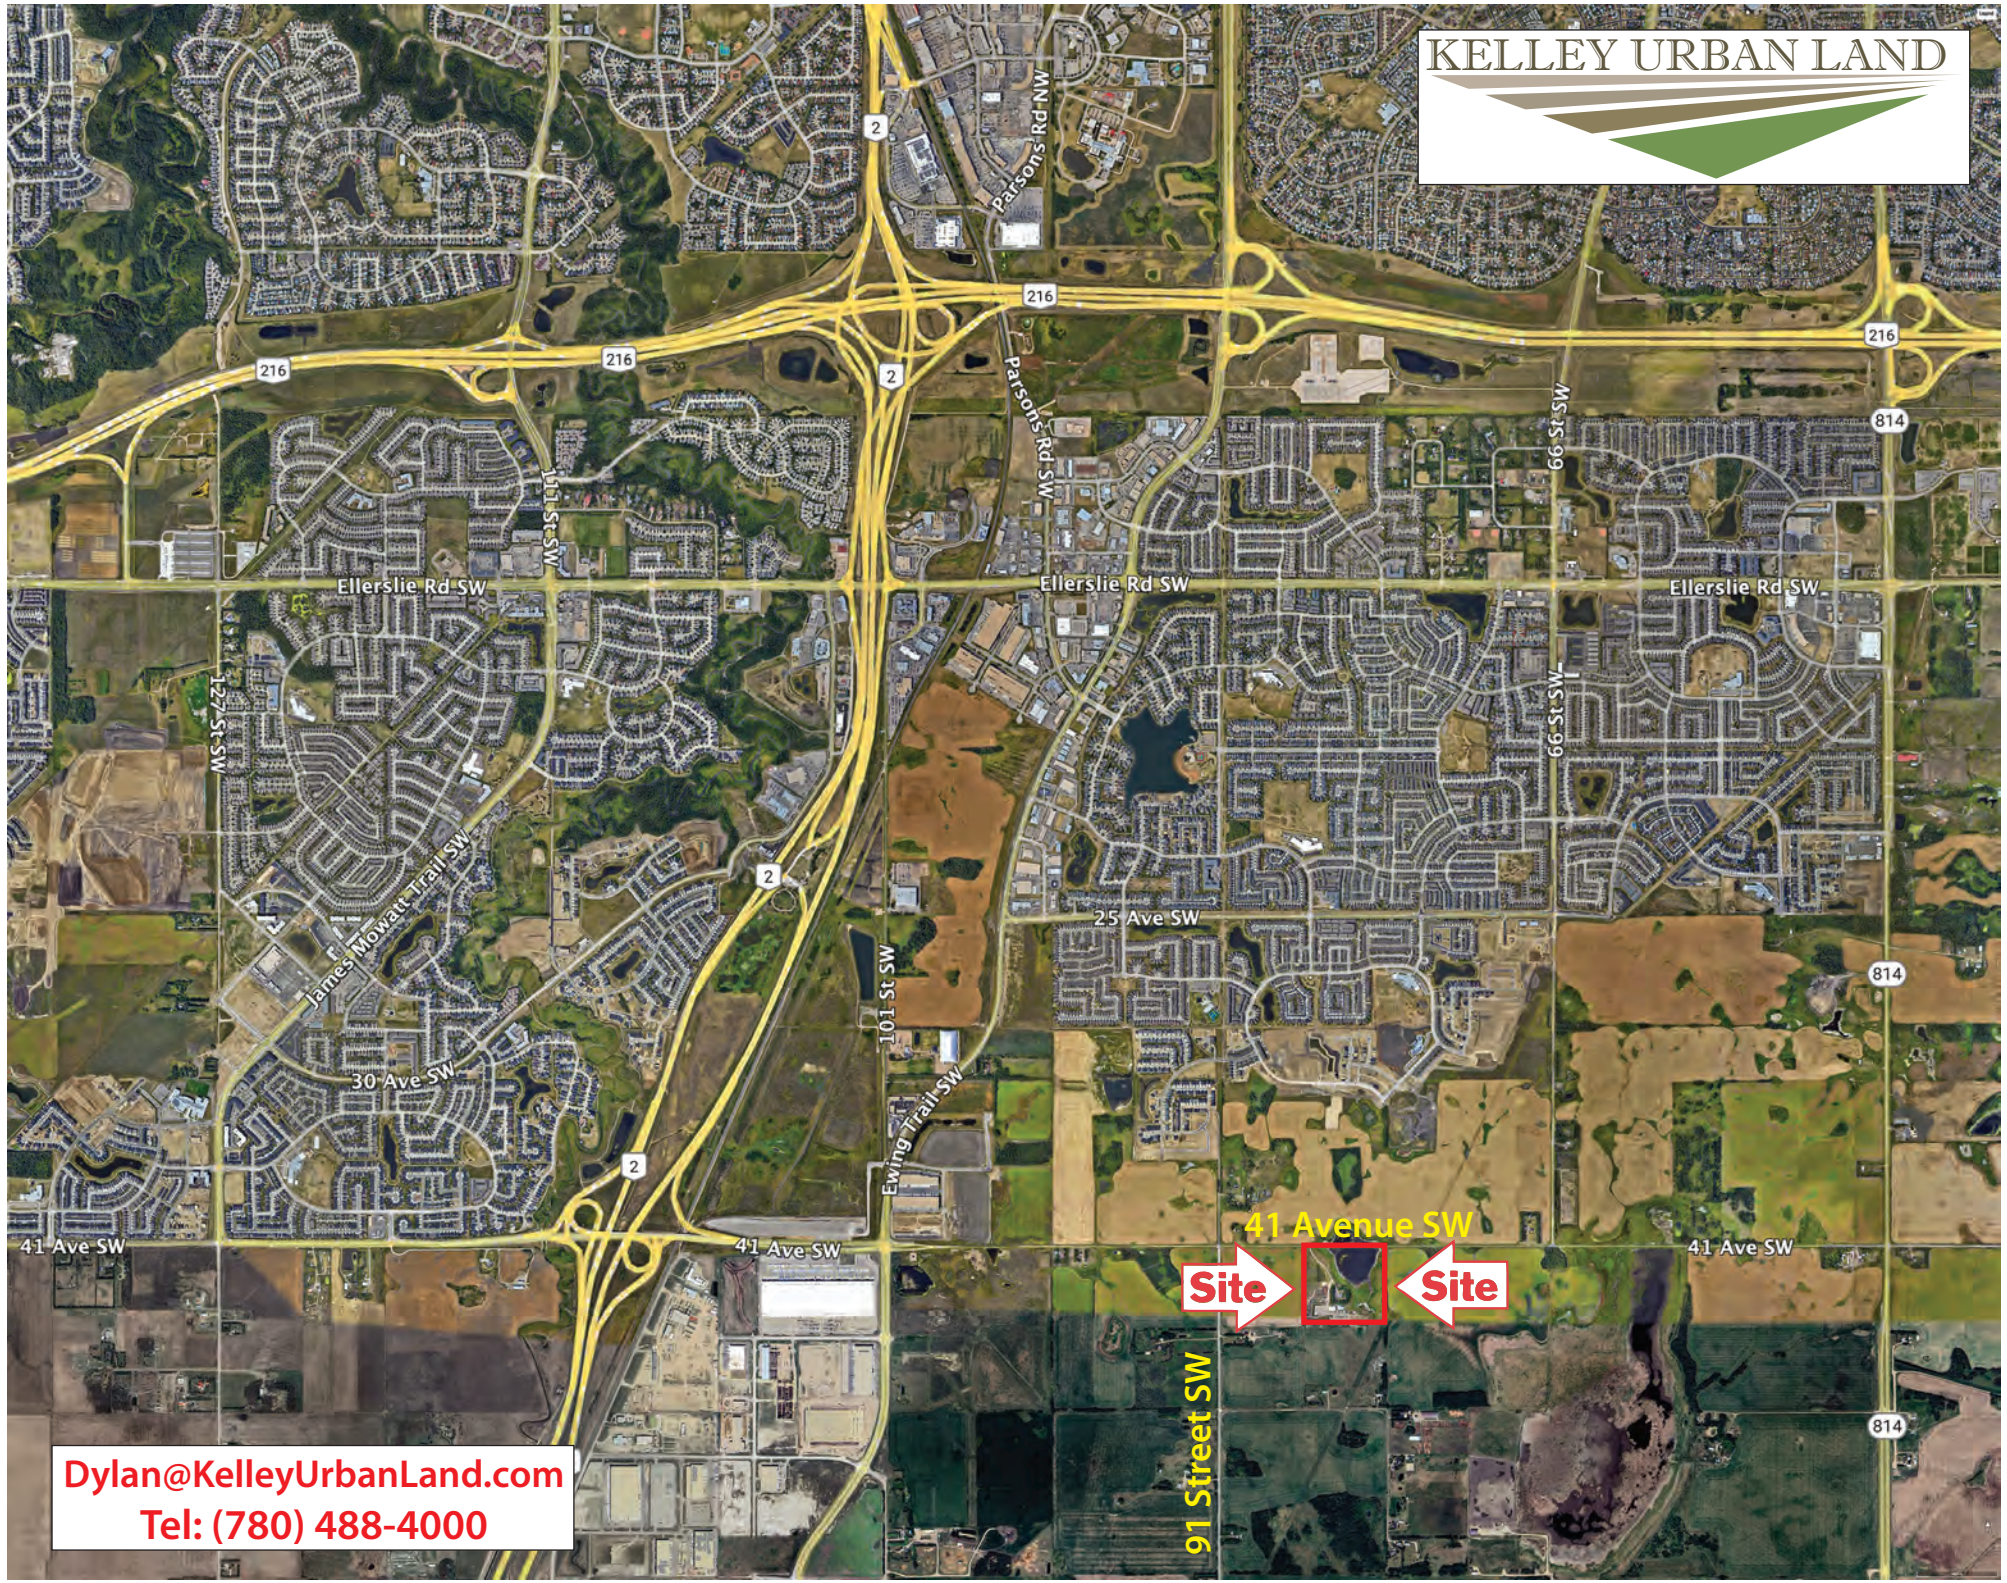

KELLEY URBAN LAND

Dylan@KelleyUrbanLand.com
Tel: (780) 488-4000

Site

Site

91 Street SW

41 Avenue SW

814

814

814

216

216

216

216

2

2

2

41 Ave SW

30 Ave SW

James Mowatt Trail SW

127 St SW

Ellerslie Rd SW

101 St SW

101 St SW

Ewing Trail SW

25 Ave SW

Parsons Rd NW

Parsons Rd NW

66 St SW

66 St SW

41 Ave SW

Ellerslie Rd SW

66 St SW

814

814

814

216

216

216

216

2

2

2

41 Ave SW

30 Ave SW

James Mowatt Trail SW

127 St SW

Ellerslie Rd SW

101 St SW

101 St SW

Ewing Trail SW

25 Ave SW

Parsons Rd NW

Parsons Rd NW

66 St SW

66 St SW

41 Ave SW

Ellerslie Rd SW

66 St SW