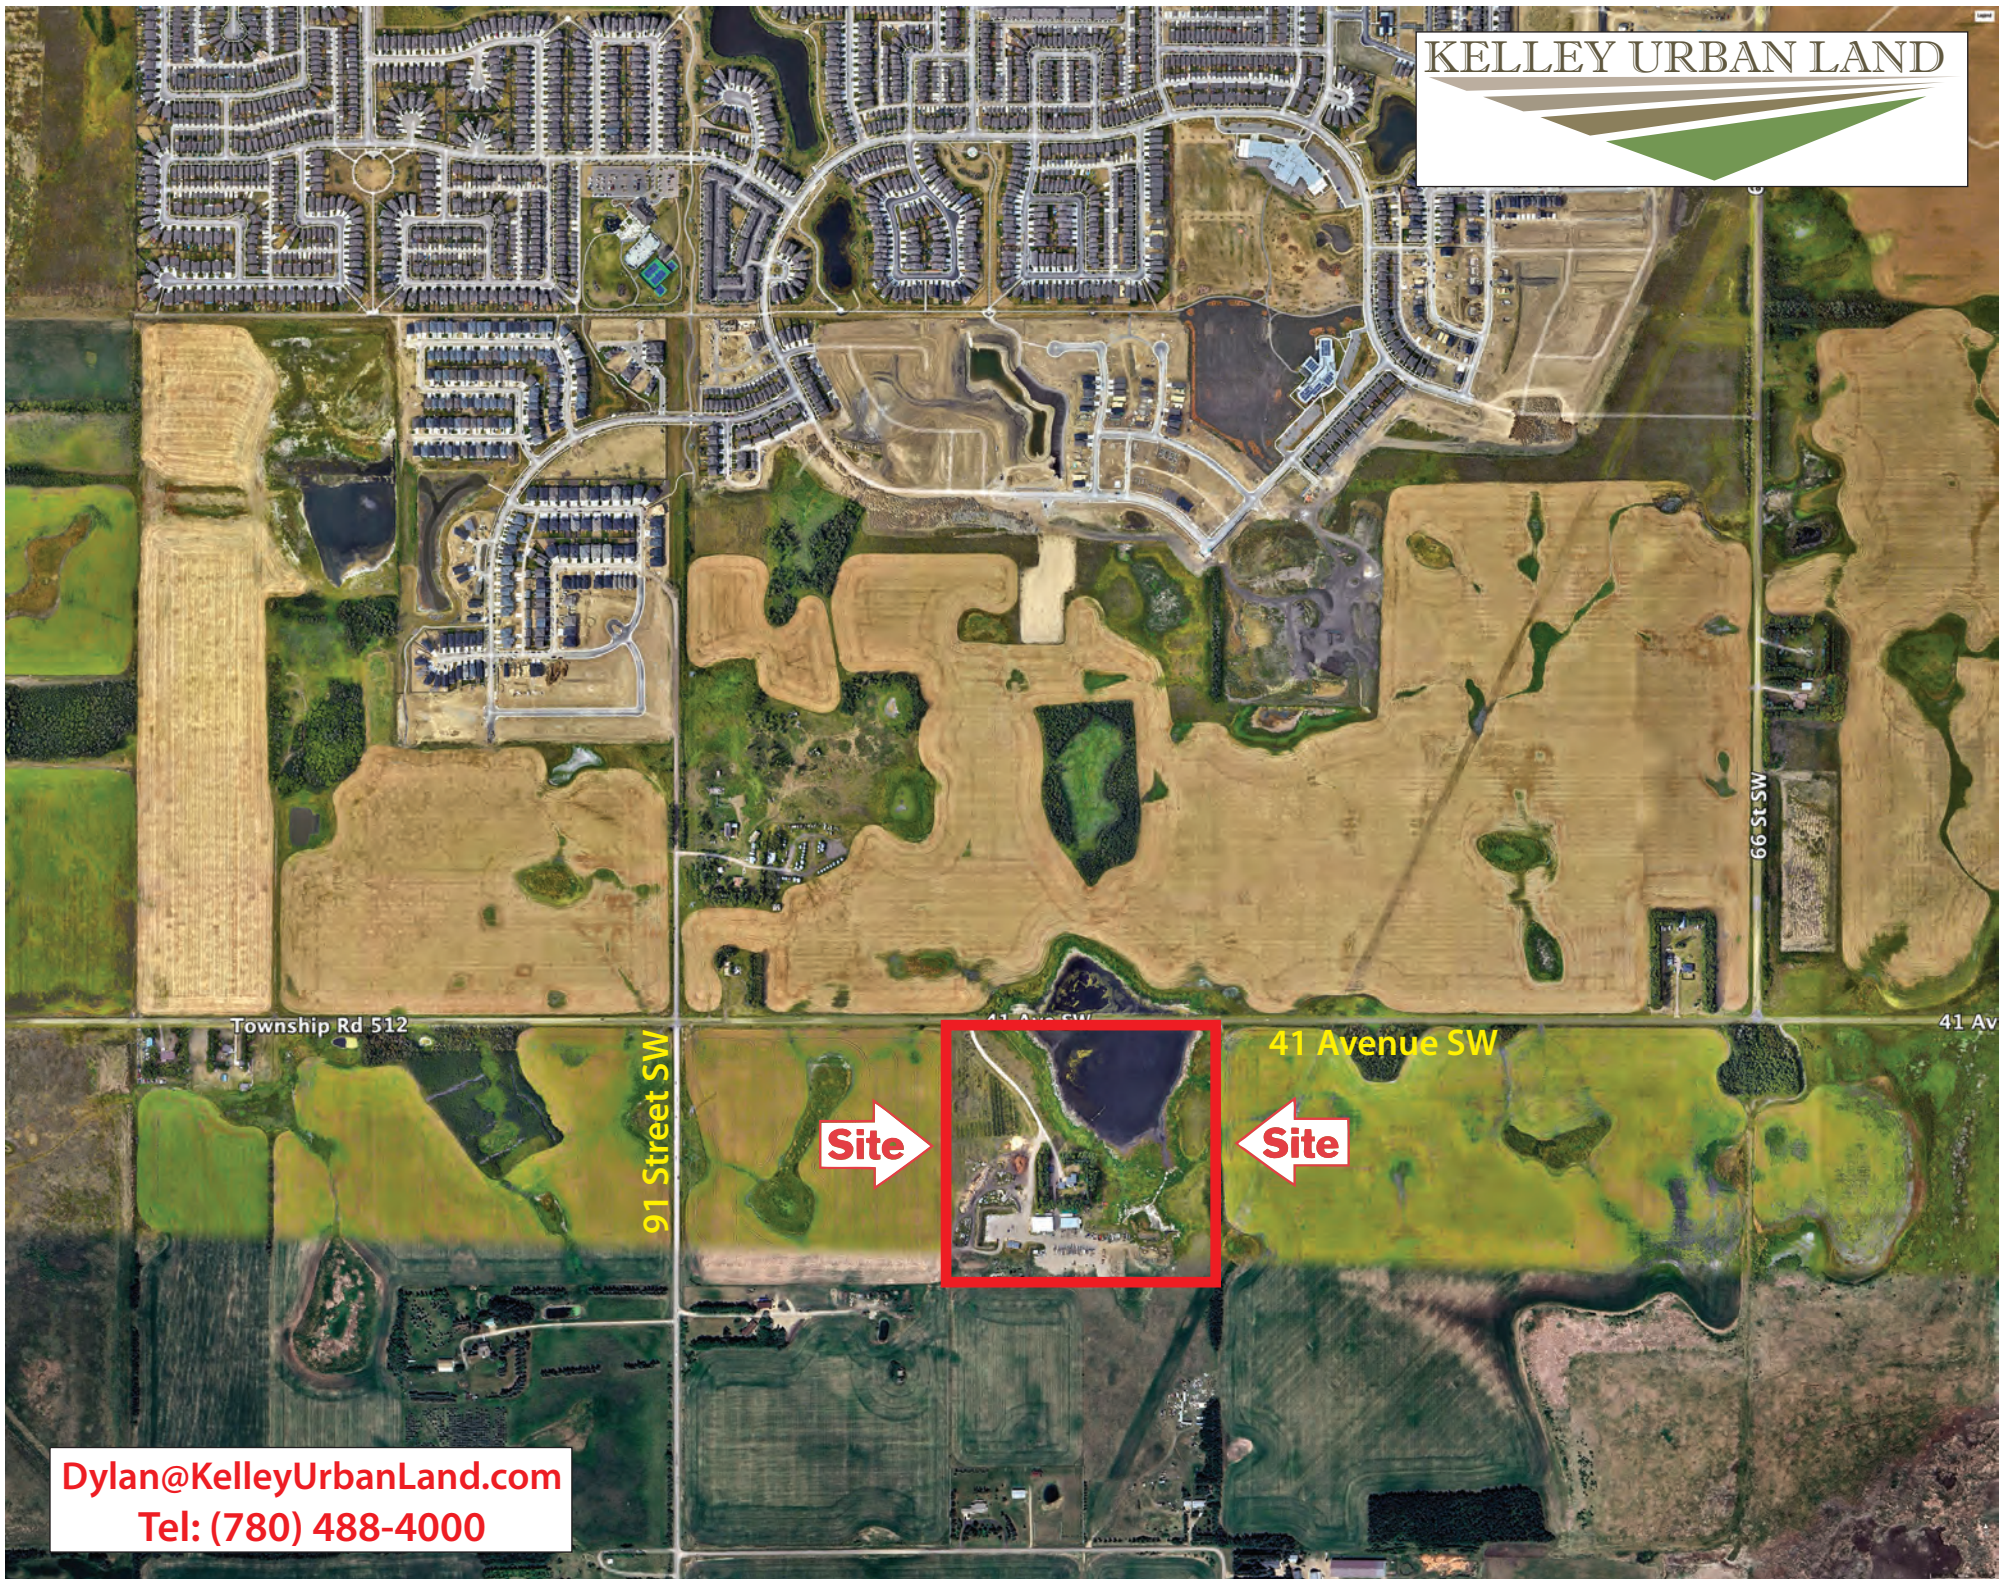

Township Rd 512

91 Street SW

Site

41 Avenue SW

Site

41 Av

66 St SW