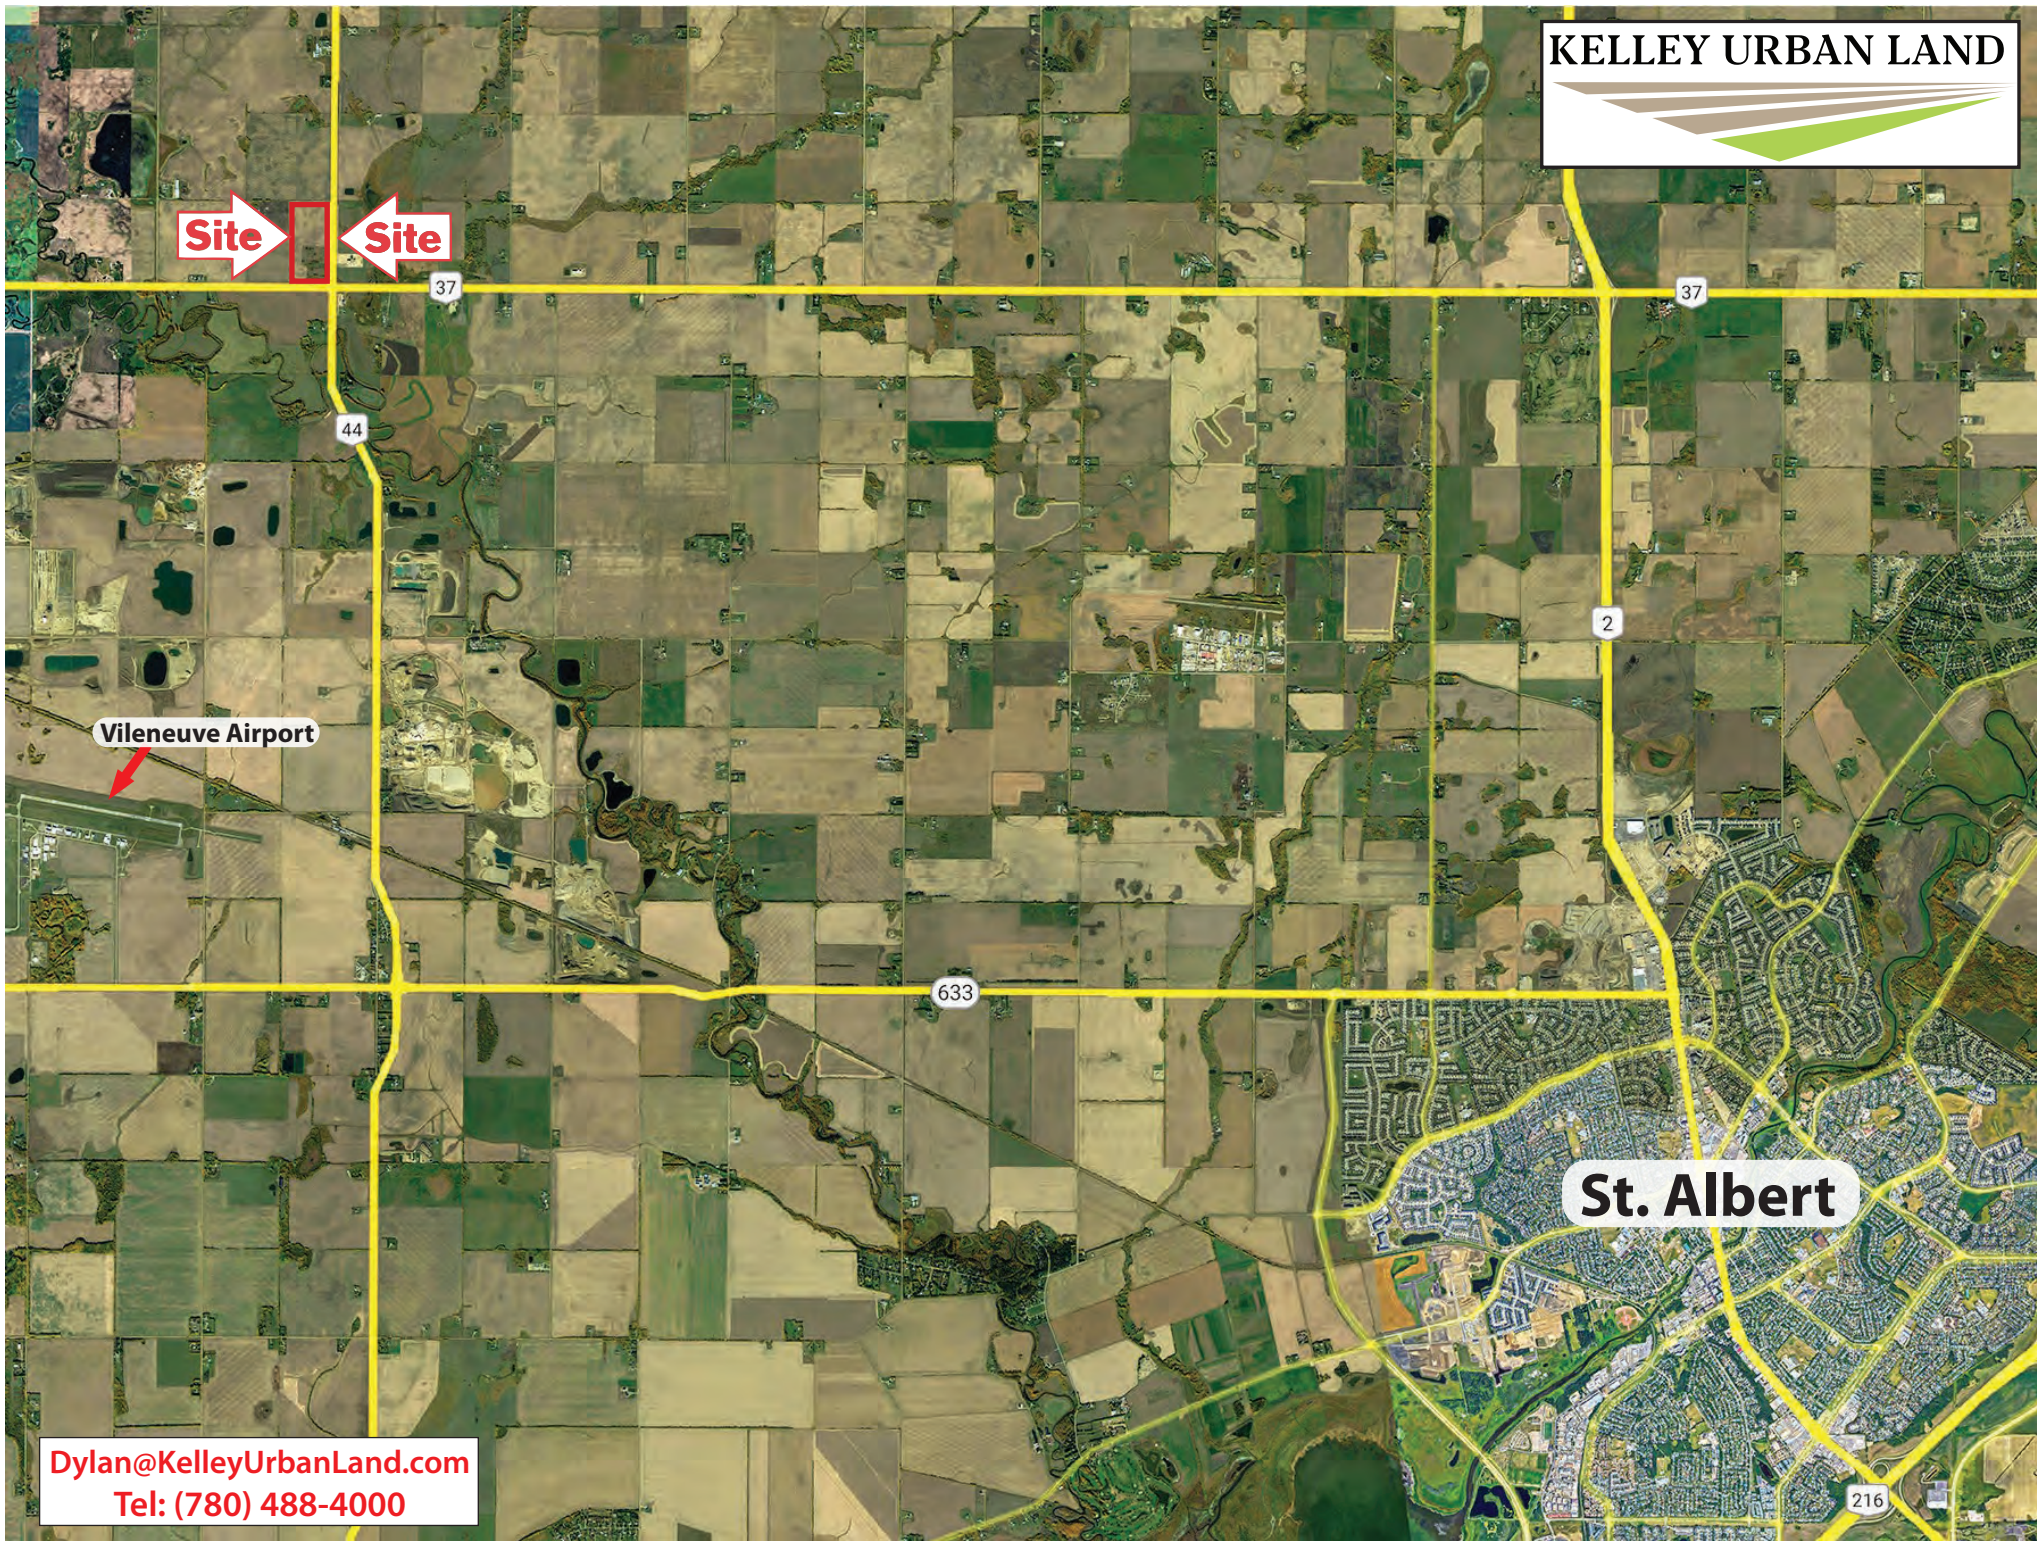

Site **Site**

Vileneuve Airport

St. Albert