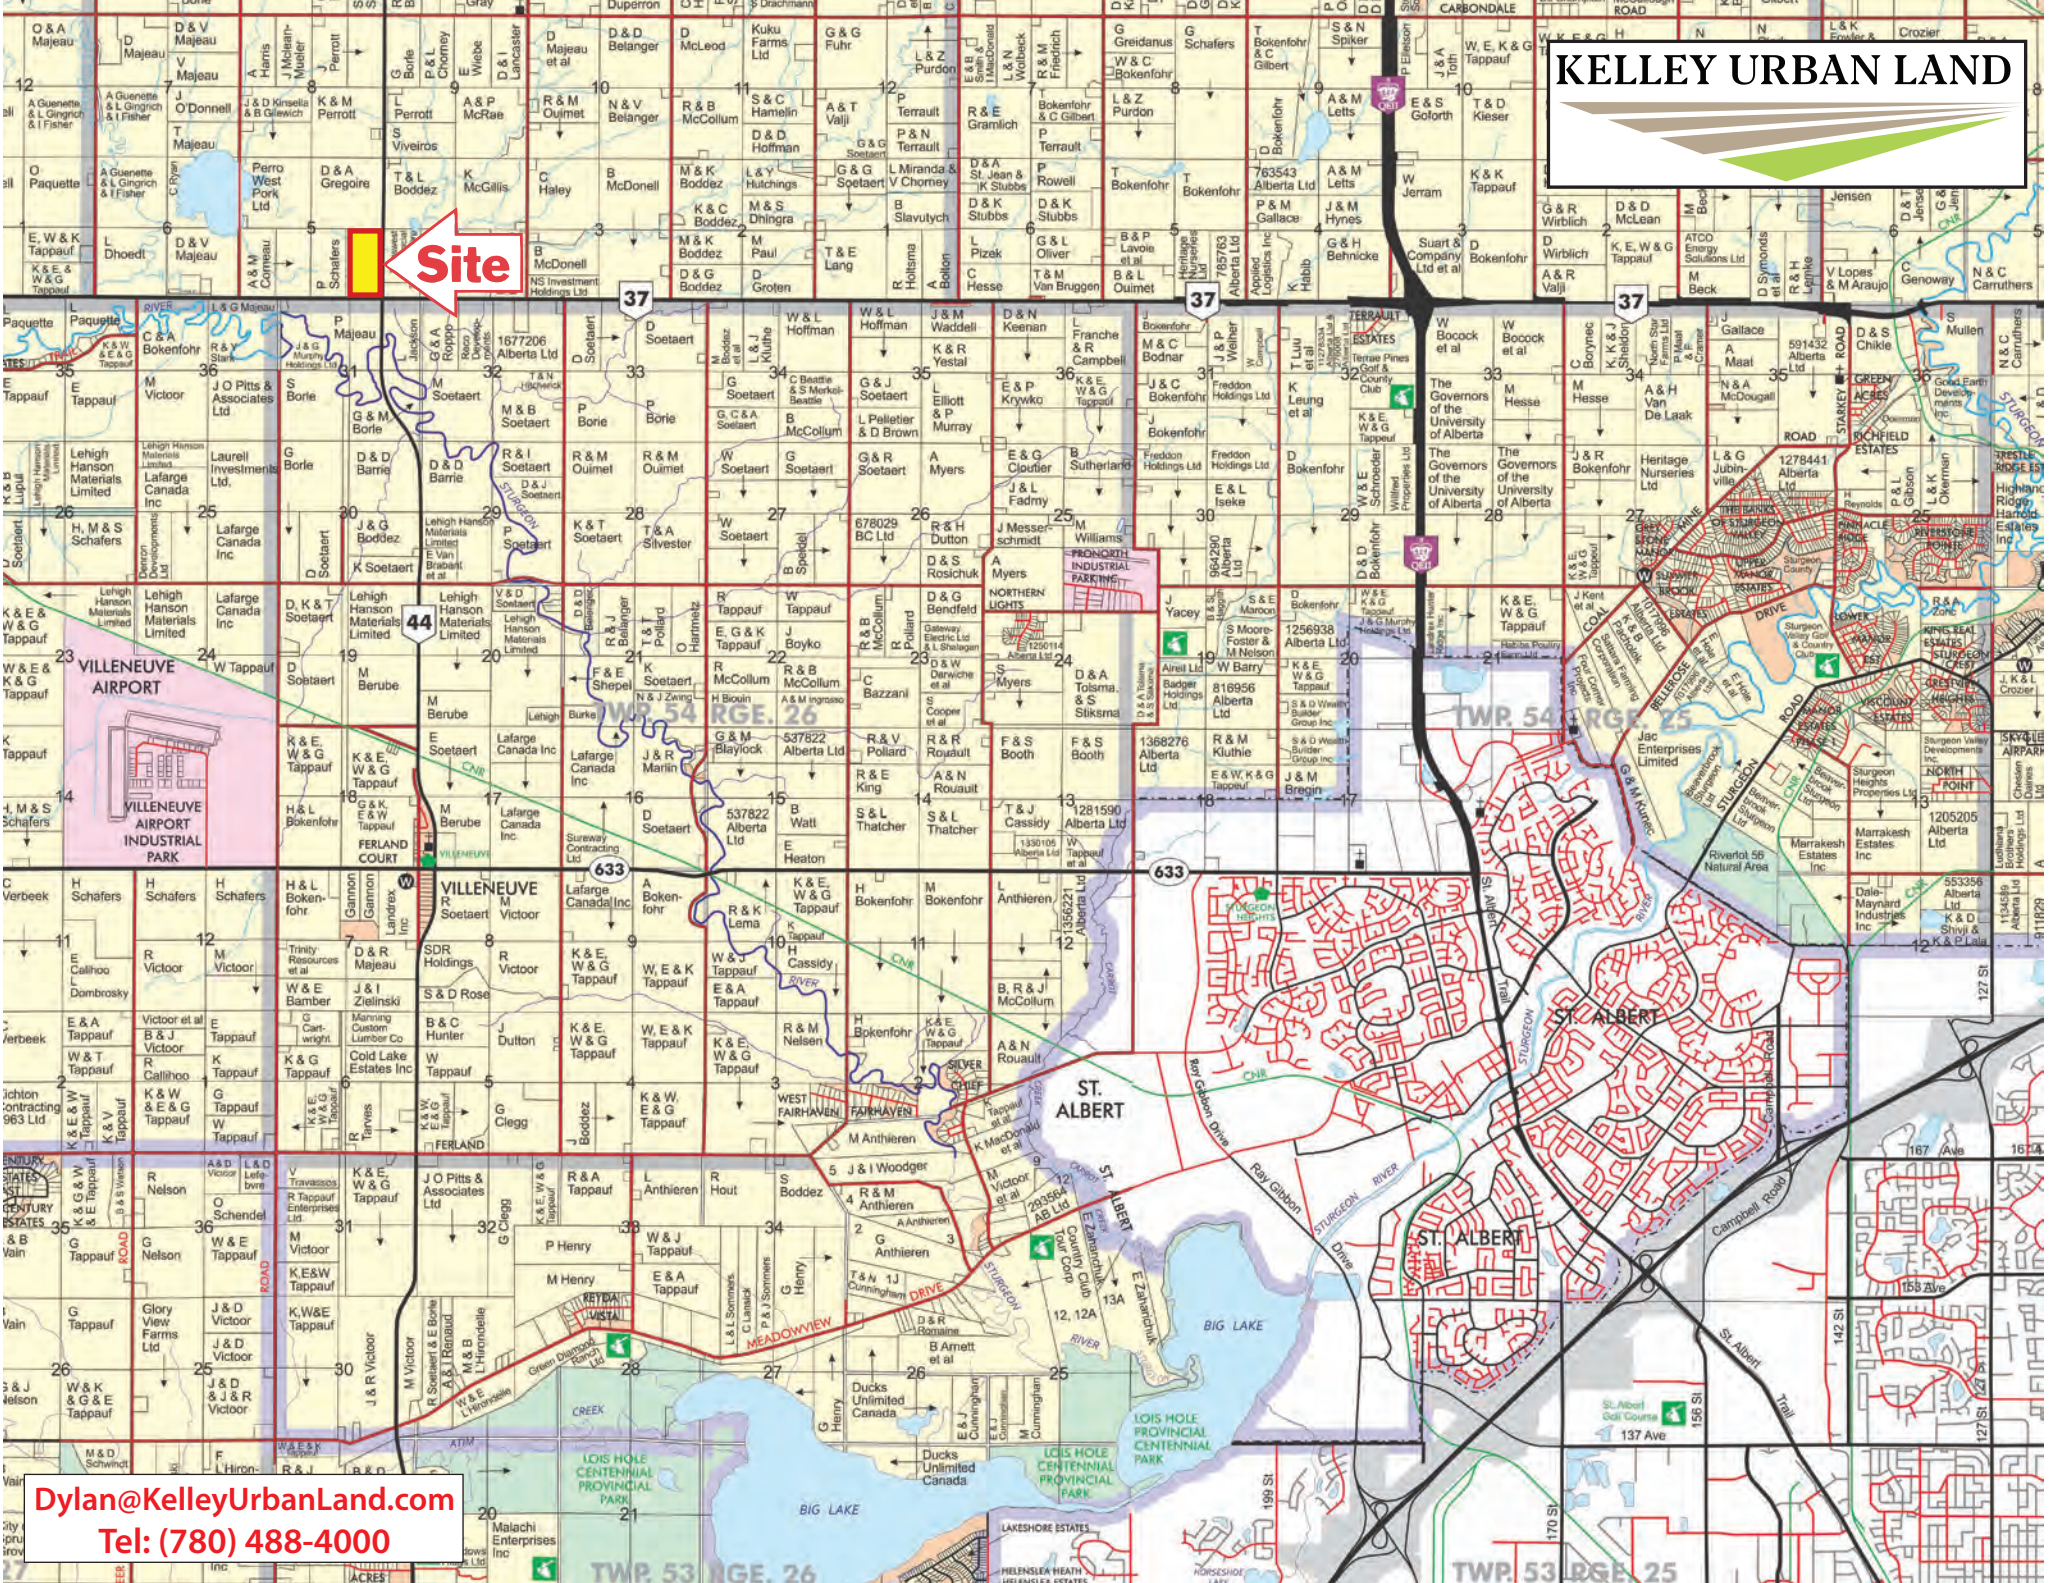

KELLEY URBAN LAND

Site

Dylan@KelleyUrbanLand.com
Tel: (780) 488-4000